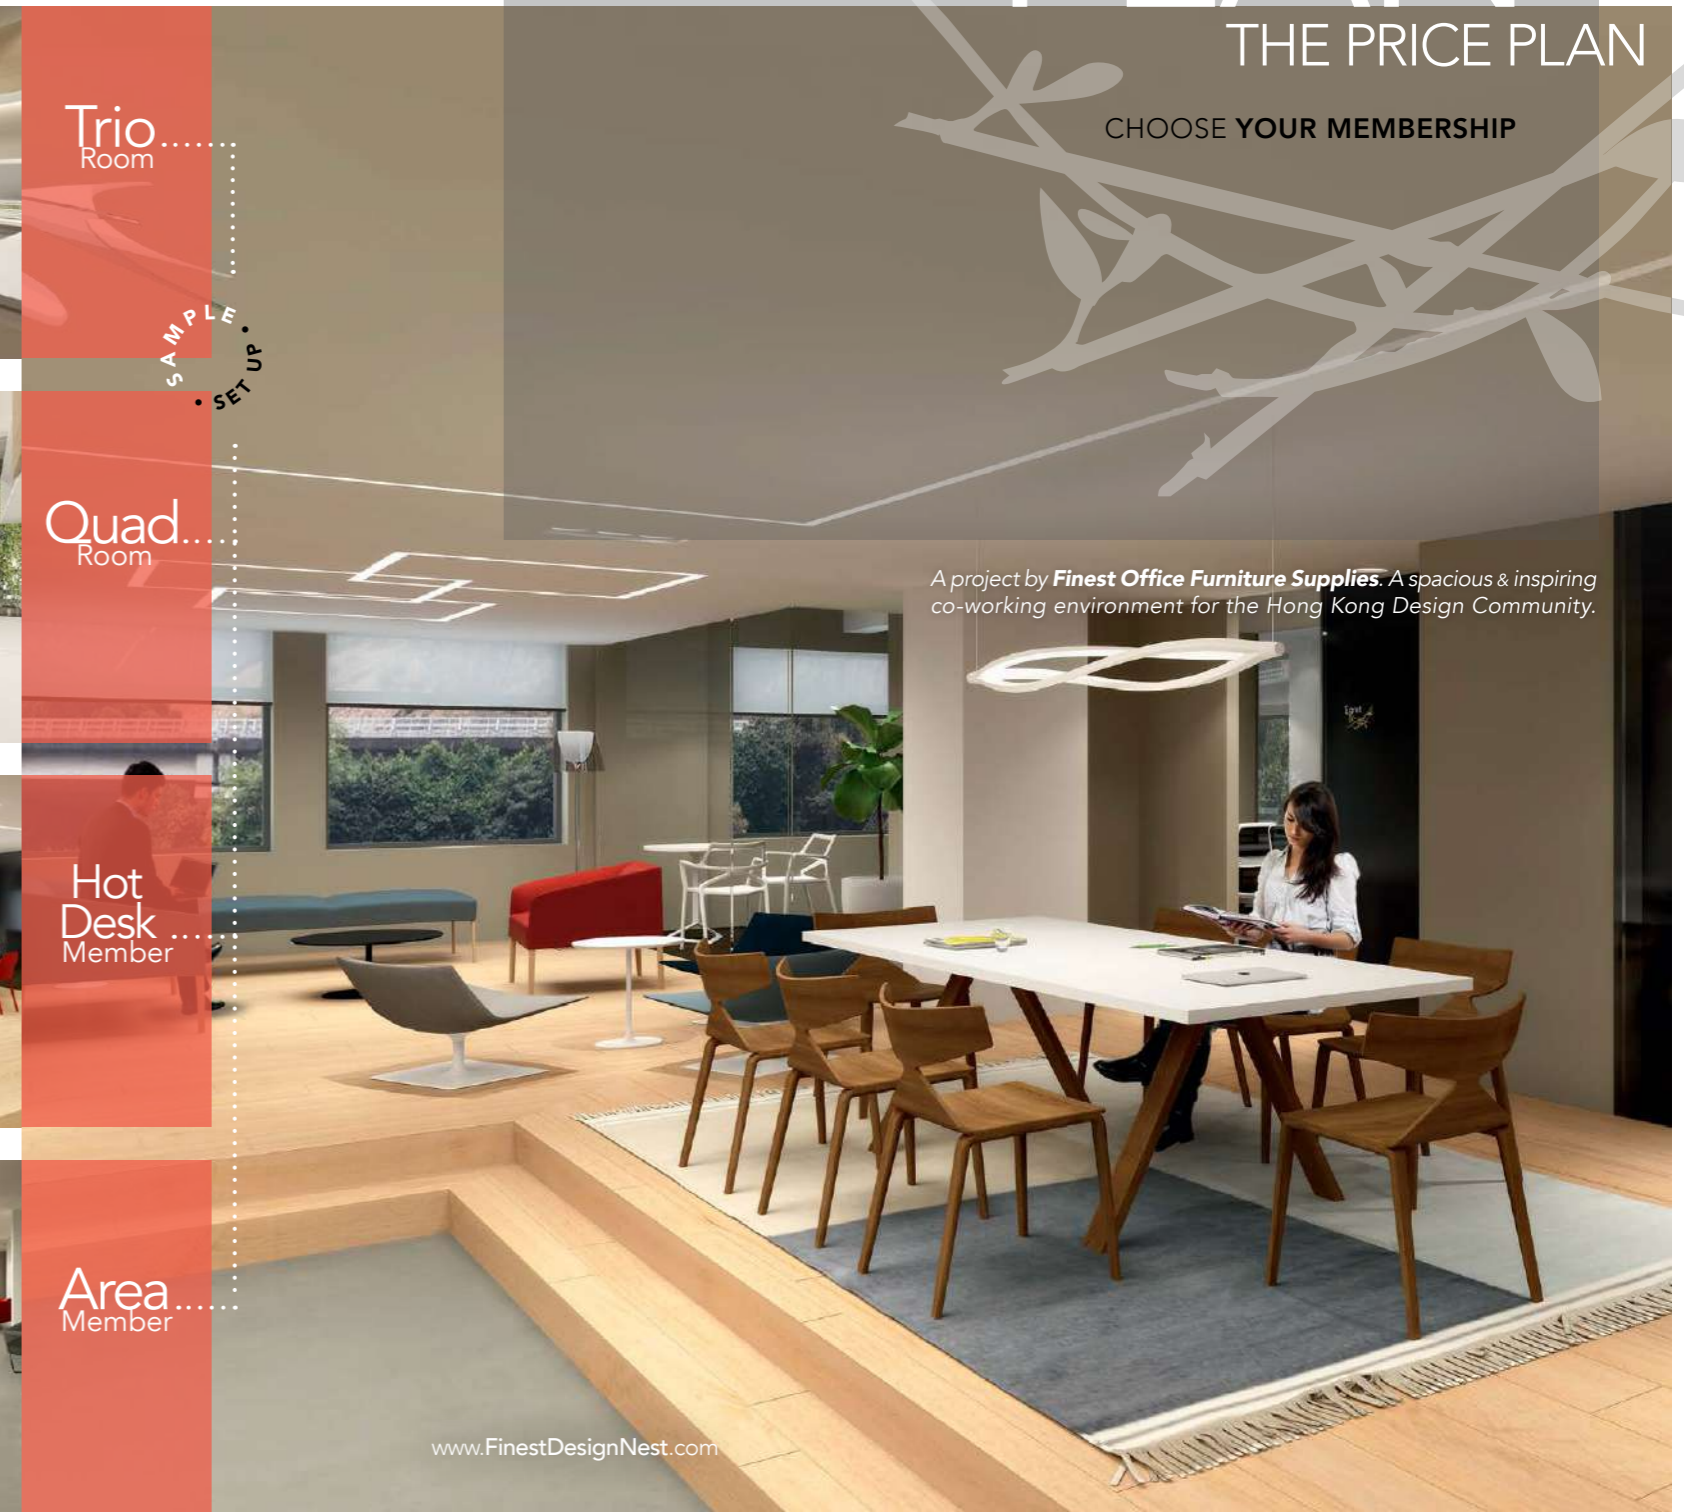

THE PLACE PLAN

THE PRICE PLAN

CHOOSE YOUR MEMBERSHIP

Trio Room

Quad Room

Hot Desk Member

Area Member

A project by **Finest Office Furniture Supplies**. A spacious & inspiring co-working environment for the Hong Kong Design Community.