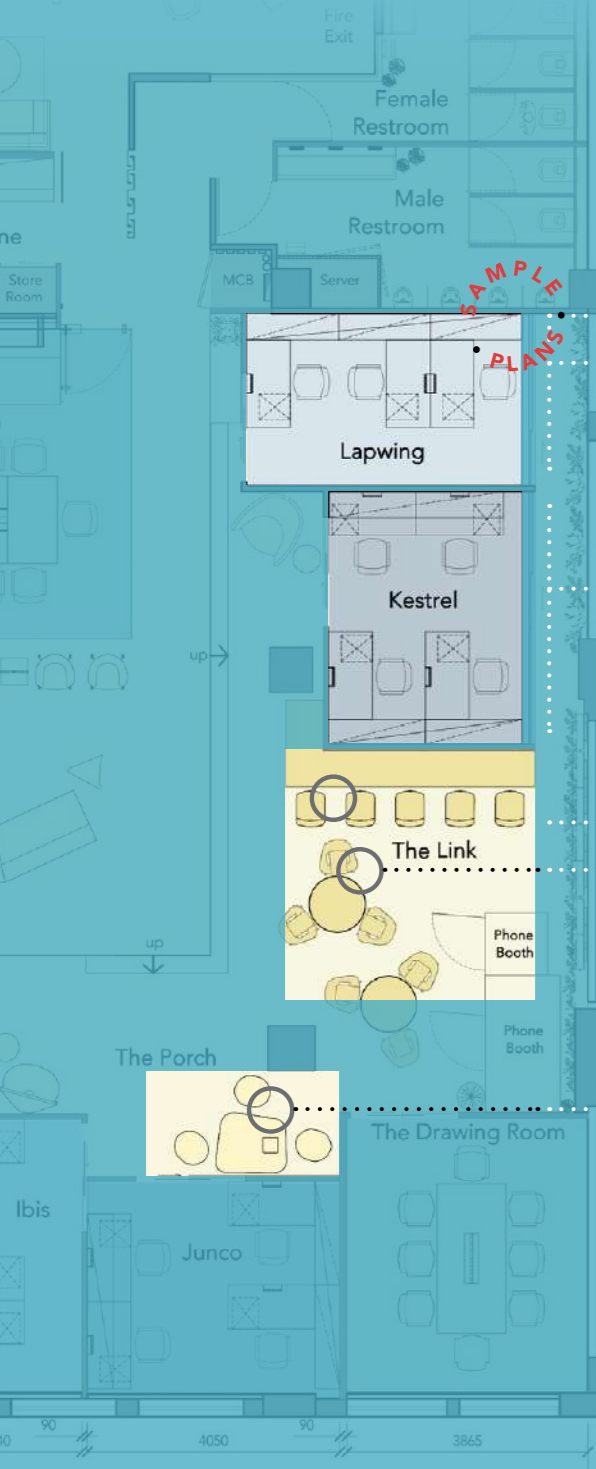

OUR PLAN

YOUR MEMBERSHIP OPTIONS

There are two **ROOM** membership options and two **OPEN PLAN** membership options. You will see on the Price Options (inside page) what areas and facilities are available to each type of membership.

ROOM MEMBERSHIP :

Trio Room Member

A Trio Room is suitable for 3 people
There are 4 x Trio Rooms
(total 12 people)

Quad Room Member

A Quad Room is suitable for 4 people
There are 8 x Quad Rooms
(total 32 people)

OPEN PLAN MEMBERSHIP :

Hot Desk Member

There are 35 Hot Desk spaces in the Common Area

Area Member

There are 48 seats available spread throughout the Common Area

FINEST DESIGN NEST

Workshop C
4/F, Wui Wah Factory Building
1035-1037 Yee Kuk West Street
Lai Chi Kok, Kowloon
Hong Kong
九龍荔枝角醫局西街1035-1037號
滙華工廠大廈4樓C室

THE PLACE PLAN

THE PRICE PLAN

CHOOSE YOUR MEMBERSHIP

Trio Room

Quad Room

Hot Desk Member

Area Member

A project by **Finest Office Furniture Supplies**. A spacious & inspiring co-working environment for the Hong Kong Design Community.